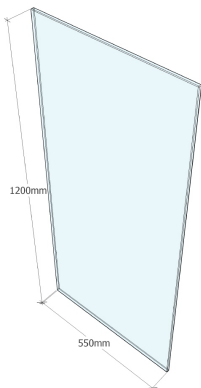

PGF0500 POOL GLASS FIX PANEL 12MM CLEAR 1200 X 500

ORDER CODE: PGF0500

- Premium Quality Glass
- Made in Australia from raw materials
- Processed in Australia in accordance with Australian Safety Standards
- Glass Type: Clear Toughened
- Thickness: 12mm
- Height: 1200mm
- Width: 500
- Edges: Flat Polished
- Corners: Tipped

***Glass delivery charge applies, please enquire about delivery cost. Free delivery offer cannot be used for glass panel products.

PGF0550 POOL GLASS FIX PANEL 12MM CLEAR 1200 X 550

ORDER CODE: PGF0550

- Premium Quality Glass
- Made in Australia from raw materials
- Processed in Australia in accordance with Australian Safety Standards
- Glass Type: Clear Toughened
- Thickness: 12mm
- Height: 1200mm
- Width: 550
- Edges: Flat Polished
- Corners: Tipped