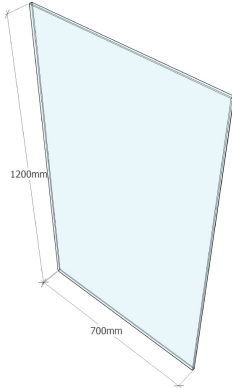

***Glass delivery charge applies, please enquire about delivery cost. Free delivery offer cannot be used for glass panel products.

PGF0600 POOL GLASS FIX PANEL 12MM CLEAR 1200 X 600

ORDER CODE: PGF0600

- Premium Quality Glass
- Made in Australia from raw materials
- Processed in Australia in accordance with Australian Safety Standards
- Glass Type: Clear Toughened
- Thickness: 12mm
- Height: 1200mm
- Width: 600
- Edges: Flat Polished
- Corners: Tipped

***Glass delivery charge applies, please enquire about delivery cost. Free delivery offer cannot be used for glass panel products.

PGF0650 POOL GLASS FIX PANEL 12MM CLEAR 1200 X 650

ORDER CODE: PGF0650

- Premium Quality Glass
- Made in Australia from raw materials
- Processed in Australia in accordance with Australian Safety Standards
- Glass Type: Clear Toughened
- Thickness: 12mm
- Height: 1200mm
- Width: 650
- Edges: Flat Polished
- Corners: Tipped

***Glass delivery charge applies, please enquire about delivery cost. Free delivery offer cannot be used for glass panel products.

PGF0700 POOL GLASS FIX PANEL 12MM CLEAR 1200 X 700

ORDER CODE: PGF0700

- Premium Quality Glass
- Made in Australia from raw materials
- Processed in Australia in accordance with Australian Safety Standards
- Glass Type: Clear Toughened
- Thickness: 12mm
- Height: 1200mm
- Width: 700
- Edges: Flat Polished
- Corners: Tipped

***Glass delivery charge applies, please enquire about delivery cost. Free delivery offer cannot be used for glass panel products.

PGF0750 POOL GLASS FIX PANEL 12MM CLEAR 1200 X 750

ORDER CODE: PGF0750

- Premium Quality Glass
- Made in Australia from raw materials
- Processed in Australia in accordance with Australian Safety Standards
- Glass Type: Clear Toughened
- Thickness: 12mm
- Height: 1200mm
- Width: 750
- Edges: Flat Polished
- Corners: Tipped