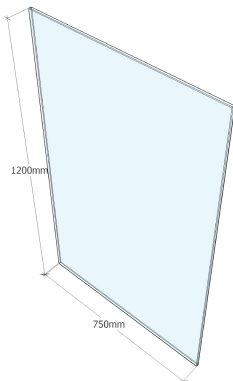

***Glass delivery charge applies, please enquire about delivery cost. Free delivery offer cannot be used for glass panel products.

PGF0650 POOL GLASS FIX PANEL 12MM CLEAR 1200 X 650

ORDER CODE: PGF0650

- Premium Quality Glass
- Made in Australia from raw materials
- Processed in Australia in accordance with Australian Safety Standards
- Glass Type: Clear Toughened
- Thickness: 12mm
- Height: 1200mm
- Width: 650
- Edges: Flat Polished
- Corners: Tipped

***Glass delivery charge applies, please enquire about delivery cost. Free delivery offer cannot be used for glass panel products.

PGF0700 POOL GLASS FIX PANEL 12MM CLEAR 1200 X 700

ORDER CODE: PGF0700

- Premium Quality Glass
- Made in Australia from raw materials
- Processed in Australia in accordance with Australian Safety Standards
- Glass Type: Clear Toughened
- Thickness: 12mm
- Height: 1200mm
- Width: 700
- Edges: Flat Polished
- Corners: Tipped

***Glass delivery charge applies, please enquire about delivery cost. Free delivery offer cannot be used for glass panel products.

PGF0750 POOL GLASS FIX PANEL 12MM CLEAR 1200 X 750

ORDER CODE: PGF0750

- Premium Quality Glass
- Made in Australia from raw materials
- Processed in Australia in accordance with Australian Safety Standards
- Glass Type: Clear Toughened
- Thickness: 12mm
- Height: 1200mm
- Width: 750
- Edges: Flat Polished
- Corners: Tipped

***Glass delivery charge applies, please enquire about delivery cost. Free delivery offer cannot be used for glass panel products.

PGF0800 POOL GLASS FIX PANEL 12MM CLEAR 1200 X 800

ORDER CODE: PGF0800

- Premium Quality Glass
- Made in Australia from raw materials
- Processed in Australia in accordance with Australian Safety Standards
- Glass Type: Clear Toughened
- Thickness: 12mm
- Height: 1200mm
- Width: 800
- Edges: Flat Polished
- Corners: Tipped