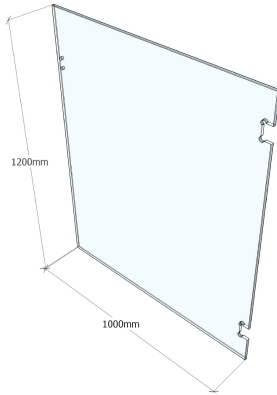

**PGGG1000 POOL GLASS GATE 12MM CLEAR
1200 X 1000 POLARIS GLASS TO GLASS**

ORDER CODE: PGGG1000

- Glass made in Australia from raw materials
- Processed in Australia in accordance with Australian Safty Standards
- Glass Type: Clear Toughened
- Thickness: 12mm
- Height: 1200mm
- Width: 1000
- Edges: Flat Polished
- Corners: Tipped
- Hinge Cutout: Polaris 120 Series Glass to Glass Hinge
- Latch Cutout: Forge Pool Latches

***Glass delivery charge applies, please enquire about delivery cost. Free delivery offer cannot be used for glass panel products.