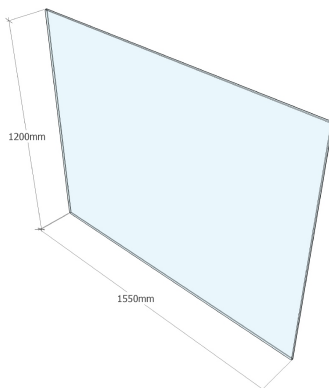

PGF1550 POOL GLASS FIX PANEL 12MM CLEAR 1200 X 1550

ORDER CODE: PGF1550

- Premium Quality Glass
- Made in Australia from raw materials
- Processed in Australia in accordance with Australian Safety Standards
- Glass Type: Clear Toughened
- Thickness: 12mm
- Height: 1200mm
- Width: 1550
- Edges: Flat Polished
- Corners: Tipped

***Glass delivery charge applies, please enquire about delivery cost. Free delivery offer cannot be used for glass panel products.