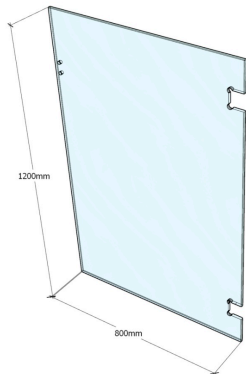

**PGGW0800 POOL GLASS GATE 12MM CLEAR
1200 X 800 POLARIS GLASS TO WALL**

ORDER CODE: PGGW0800

- Glass made in Australia from raw materials
- Processed in Australia in accordance with Australian Safty Standards
- Glass Type: Clear Toughened
- Thickness: 12mm
- Height: 1200mm
- Width: 800
- Edges: Flat Polished
- Corners: Tipped
- Hinge Cutout: Polaris 120/125 Series Glass to Wall/Post Hinge
- Latch Cutout: Forge Pool Latches

***Glass delivery charge applies, please enquire about delivery cost. Free delivery offer cannot be used for glass panel products.