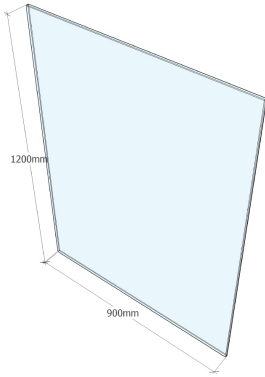

***Glass delivery charge applies, please enquire about delivery cost. Free delivery offer cannot be used for glass panel products.

PGF0800 POOL GLASS FIX PANEL 12MM CLEAR 1200 X 800

ORDER CODE: PGF0800

- Premium Quality Glass
- Made in Australia from raw materials
- Processed in Australia in accordance with Australian Safety Standards
- Glass Type: Clear Toughened
- Thickness: 12mm
- Height: 1200mm
- Width: 800
- Edges: Flat Polished
- Corners: Tipped

***Glass delivery charge applies, please enquire about delivery cost. Free delivery offer cannot be used for glass panel products.

PGF0850 POOL GLASS FIX PANEL 12MM CLEAR 1200 X 850

ORDER CODE: PGF0850

- Premium Quality Glass
- Made in Australia from raw materials
- Processed in Australia in accordance with Australian Safety Standards
- Glass Type: Clear Toughened
- Thickness: 12mm
- Height: 1200mm
- Width: 850
- Edges: Flat Polished
- Corners: Tipped

***Glass delivery charge applies, please enquire about delivery cost. Free delivery offer cannot be used for glass panel products.

PGF0900 POOL GLASS FIX PANEL 12MM CLEAR 1200 X 900

ORDER CODE: PGF0900

- Premium Quality Glass
- Made in Australia from raw materials
- Processed in Australia in accordance with Australian Safety Standards
- Glass Type: Clear Toughened
- Thickness: 12mm
- Height: 1200mm
- Width: 900
- Edges: Flat Polished
- Corners: Tipped