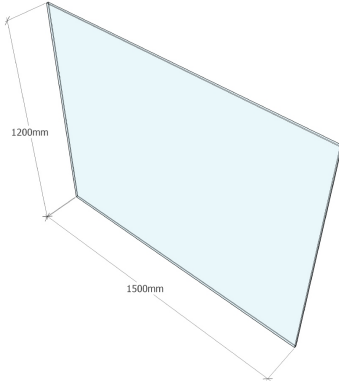

PGF1500 POOL GLASS FIX PANEL 12MM CLEAR 1200 X 1500

ORDER CODE: PGF1500

- Premium Quality Glass
- Made in Australia from raw materials
- Processed in Australia in accordance with Australian Safety Standards
- Glass Type: Clear Toughened
- Thickness: 12mm
- Height: 1200mm
- Width: 1500
- Edges: Flat Polished
- Corners: Tipped

***Glass delivery charge applies, please enquire about delivery cost. Free delivery offer cannot be used for glass panel products.