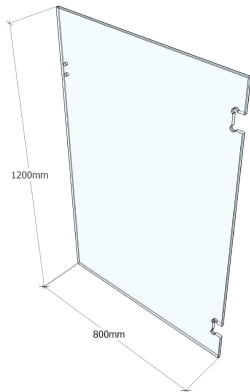

**PGGG0800 POOL GLASS GATE 12MM CLEAR
1200 X 800 POLARIS GLASS TO GLASS**

ORDER CODE: PGGG0800

- Glass made in Australia from raw materials
- Processed in Australia in accordance with Australian Safty Standards
- Glass Type: Clear Toughened
- Thickness: 12mm
- Height: 1200mm
- Width: 800
- Edges: Flat Polished
- Corners: Tipped
- Hinge Cutout: Polaris 120 Series Glass to Glass Hinge
- Latch Cutout: Forge Pool Latches

***Glass delivery charge applies, please enquire about delivery cost. Free delivery offer cannot be used for glass panel products.