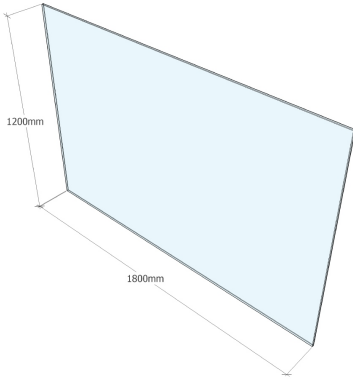

**PGF1800 POOL GLASS FIX PANEL 12MM
CLEAR 1200 X 1800**

ORDER CODE: PGF1800

- Premium Quality Glass
- Made in Australia from raw materials
- Processed in Australia in accordance with Australian Safety Standards
- Glass Type: Clear Toughened
- Thickness: 12mm
- Height: 1200mm
- Width: 1800
- Edges: Flat Polished
- Corners: Tipped

***Glass delivery charge applies, please enquire about delivery cost. Free delivery offer cannot be used for glass panel products.