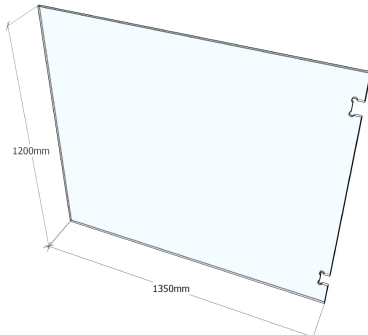

PGH1350 POOL GLASS HINGE PANEL 12MM CLEAR 1200 X 1350

ORDER CODE: PGH1350

- Glass made in Australia from raw materials
- Processed in Australia in accordance with Australian Safty Standards
- Glass Type: Clear Toughened
- Thickness: 12mm
- Height: 1200mm
- Width: 1350
- Edges: Flat Polished
- Corners: Tipped
- Hinge Cutout: Polaris 120 Series Glass to Glass Hinge

***Glass delivery charge applies, please enquire about delivery cost. Free delivery offer cannot be used for glass panel products.