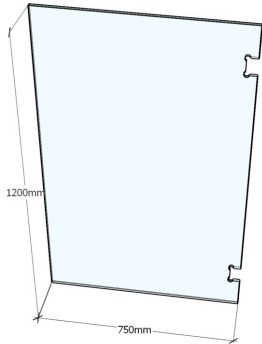

PGH0750 POOL GLASS HINGE PANEL 12MM CLEAR 1200 X 750

ORDER CODE: PGH0750

- Glass made in Australia from raw materials
- Processed in Australia in accordance with Australian Safty Standards
- Glass Type: Clear Toughened
- Thickness: 12mm
- Height: 1200mm
- Width: 750
- Edges: Flat Polished
- Corners: Tipped
- Hinge Cutout: Polaris 120 Series Glass to Glass Hinge

***Glass delivery charge applies, please enquire about delivery cost. Free delivery offer cannot be used for glass panel products.