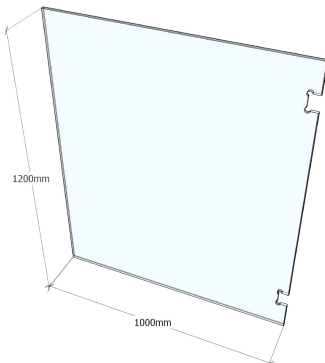

PGH1000 POOL GLASS HINGE PANEL 12MM CLEAR 1200 X 1000

ORDER CODE: PGH1000

- Glass made in Australia from raw materials
- Processed in Australia in accordance with Australian Safty Standards
- Glass Type: Clear Toughened
- Thickness: 12mm
- Height: 1200mm
- Width: 1000
- Edges: Flat Polished
- Corners: Tipped
- Hinge Cutout: Polaris 120 Series Glass to Glass Hinge

***Glass delivery charge applies, please enquire about delivery cost. Free delivery offer cannot be used for glass panel products.