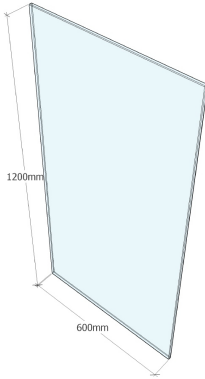

PGF0500 POOL GLASS FIX PANEL 12MM CLEAR 1200 X 500

ORDER CODE: PGF0500

- Premium Quality Glass
- Made in Australia from raw materials
- Processed in Australia in accordance with Australian Safety Standards
- Glass Type: Clear Toughened
- Thickness: 12mm
- Height: 1200mm
- Width: 500
- Edges: Flat Polished
- Corners: Tipped

***Glass delivery charge applies, please enquire about delivery cost. Free delivery offer cannot be used for glass panel products.

PGF0550 POOL GLASS FIX PANEL 12MM CLEAR 1200 X 550

ORDER CODE: PGF0550

- Premium Quality Glass
- Made in Australia from raw materials
- Processed in Australia in accordance with Australian Safety Standards
- Glass Type: Clear Toughened
- Thickness: 12mm
- Height: 1200mm
- Width: 550
- Edges: Flat Polished
- Corners: Tipped

***Glass delivery charge applies, please enquire about delivery cost. Free delivery offer cannot be used for glass panel products.

PGF0600 POOL GLASS FIX PANEL 12MM CLEAR 1200 X 600

ORDER CODE: PGF0600

- Premium Quality Glass
- Made in Australia from raw materials
- Processed in Australia in accordance with Australian Safety Standards
- Glass Type: Clear Toughened
- Thickness: 12mm
- Height: 1200mm
- Width: 600
- Edges: Flat Polished
- Corners: Tipped

***Glass delivery charge applies, please enquire about delivery cost. Free delivery offer cannot be used for glass panel products.

PGF0650 POOL GLASS FIX PANEL 12MM CLEAR 1200 X 650

ORDER CODE: PGF0650

- Premium Quality Glass
- Made in Australia from raw materials
- Processed in Australia in accordance with Australian Safety Standards
- Glass Type: Clear Toughened
- Thickness: 12mm
- Height: 1200mm
- Width: 650
- Edges: Flat Polished
- Corners: Tipped