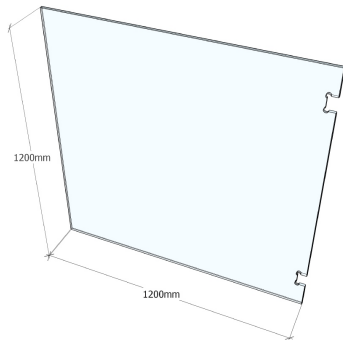

PGH1200 POOL GLASS HINGE PANEL 12MM CLEAR 1200 X 1200

ORDER CODE: PGH1200

- Glass made in Australia from raw materials
- Processed in Australia in accordance with Australian Safty Standards
- Glass Type: Clear Toughened
- Thickness: 12mm
- Height: 1200mm
- Width: 1200
- Edges: Flat Polished
- Corners: Tipped
- Hinge Cutout: Polaris 120 Series Glass to Glass Hinge

***Glass delivery charge applies, please enquire about delivery cost. Free delivery offer cannot be used for glass panel products.