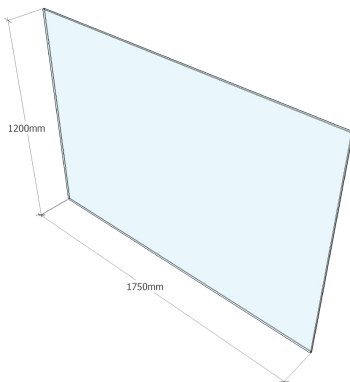

PGF1750 POOL GLASS FIX PANEL 12MM CLEAR 1200 X 1750

ORDER CODE: PGF1750

- Premium Quality Glass
- Made in Australia from raw materials
- Processed in Australia in accordance with Australian Safety Standards
- Glass Type: Clear Toughened
- Thickness: 12mm
- Height: 1200mm
- Width: 1750
- Edges: Flat Polished
- Corners: Tipped

***Glass delivery charge applies, please enquire about delivery cost. Free delivery offer cannot be used for glass panel products.