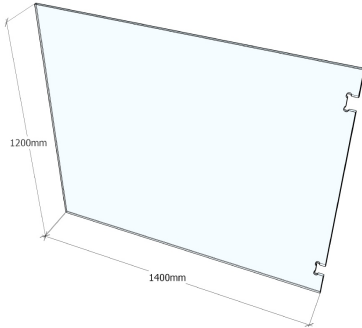

PGH1400 POOL GLASS HINGE PANEL 12MM CLEAR 1200 X 1400

ORDER CODE: PGH1400

- Glass made in Australia from raw materials
- Processed in Australia in accordance with Australian Safty Standards
- Glass Type: Clear Toughened
- Thickness: 12mm
- Height: 1200mm
- Width: 1400
- Edges: Flat Polished
- Corners: Tipped
- Hinge Cutout: Polaris 120 Series Glass to Glass Hinge

***Glass delivery charge applies, please enquire about delivery cost. Free delivery offer cannot be used for glass panel products.