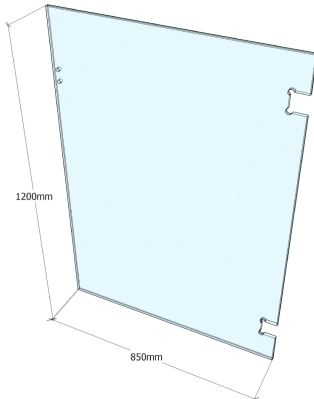

**PGGW0850 POOL GLASS GATE 12MM CLEAR
1200 X 850 POLARIS GLASS TO WALL**

ORDER CODE: PGGW0850

- Glass made in Australia from raw materials
- Processed in Australia in accordance with Australian Safty Standards
- Glass Type: Clear Toughened
- Thickness: 12mm
- Height: 1200mm
- Width: 850
- Edges: Flat Polished
- Corners: Tipped
- Hinge Cutout: Polaris 120 Series Glass to Wall/Post Hinge
- Latch Cutout: Forge Pool Latches

***Glass delivery charge applies, please enquire about delivery cost. Free delivery offer cannot be used for glass panel products.