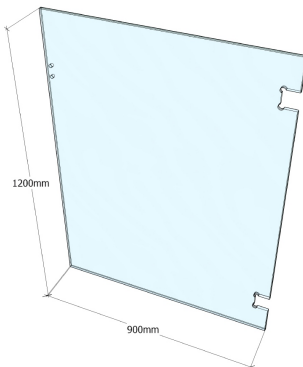

**PGGW0900 POOL GLASS GATE 12MM CLEAR
1200 X 900 POLARIS GLASS TO WALL**

ORDER CODE: PGGW0900

- Glass made in Australia from raw materials
- Processed in Australia in accordance with Australian Safty Standards
- Glass Type: Clear Toughened
- Thickness: 12mm
- Height: 1200mm
- Width: 900
- Edges: Flat Polished
- Corners: Tipped
- Hinge Cutout: Polaris 120 Series Glass to Wall/Post Hinge
- Latch Cutout: Forge Pool Latches

***Glass delivery charge applies, please enquire about delivery cost. Free delivery offer cannot be used for glass panel products.