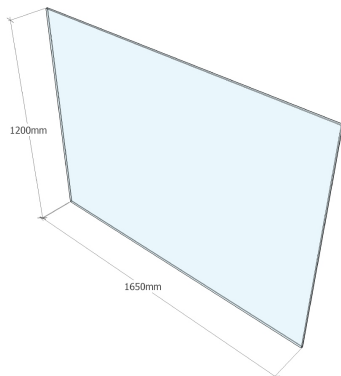

PGF1650 POOL GLASS FIX PANEL 12MM CLEAR 1200 X 1650

ORDER CODE: PGF1650

- Premium Quality Glass
- Made in Australia from raw materials
- Processed in Australia in accordance with Australian Safety Standards
- Glass Type: Clear Toughened
- Thickness: 12mm
- Height: 1200mm
- Width: 1650
- Edges: Flat Polished
- Corners: Tipped

***Glass delivery charge applies, please enquire about delivery cost. Free delivery offer cannot be used for glass panel products.