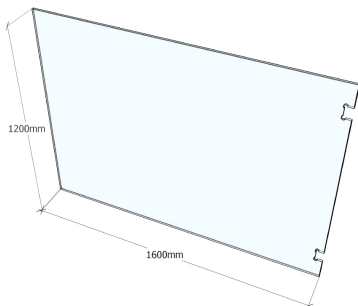

**PGH1600 POOL GLASS HINGE PANEL 12MM
CLEAR 1200 X 1600**

ORDER CODE: PGH1600

- Glass made in Australia from raw materials
- Processed in Australia in accordance with Australian Safty Standards
- Glass Type: Clear Toughened
- Thickness: 12mm
- Height: 1200mm
- Width: 1600
- Edges: Flat Polished
- Corners: Tipped
- Hinge Cutout: Polaris 120 Series Glass to Glass Hinge

***Glass delivery charge applies, please enquire about delivery cost. Free delivery offer cannot be used for glass panel products.