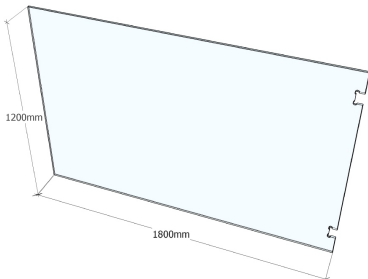

PGH1800 POOL GLASS HINGE PANEL 12MM CLEAR 1200 X 1800

ORDER CODE: PGH1800

- Glass made in Australia from raw materials
- Processed in Australia in accordance with Australian Safty Standards
- Glass Type: Clear Toughened
- Thickness: 12mm
- Height: 1200mm
- Width: 1800
- Edges: Flat Polished
- Corners: Tipped
- Hinge Cutout: Polaris 120 Series Glass to Glass Hinge

***Glass delivery charge applies, please enquire about delivery cost. Free delivery offer cannot be used for glass panel products.