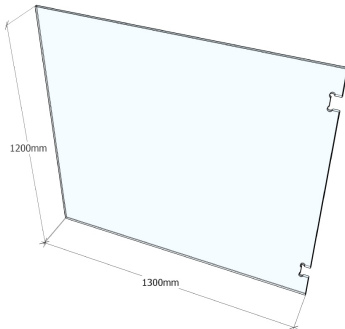

PGH1300 POOL GLASS HINGE PANEL 12MM CLEAR 1200 X 1300

ORDER CODE: PGH1300

- Glass made in Australia from raw materials
- Processed in Australia in accordance with Australian Safty Standards
- Glass Type: Clear Toughened
- Thickness: 12mm
- Height: 1200mm
- Width: 1300
- Edges: Flat Polished
- Corners: Tipped
- Hinge Cutout: Polaris 120 Series Glass to Glass Hinge

***Glass delivery charge applies, please enquire about delivery cost. Free delivery offer cannot be used for glass panel products.