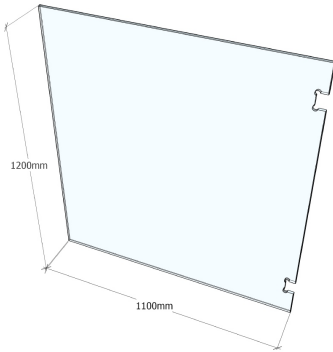

PGH1100 POOL GLASS HINGE PANEL 12MM CLEAR 1200 X 1100

ORDER CODE: PGH1100

- Glass made in Australia from raw materials
- Processed in Australia in accordance with Australian Safty Standards
- Glass Type: Clear Toughened
- Thickness: 12mm
- Height: 1200mm
- Width: 1100
- Edges: Flat Polished
- Corners: Tipped
- Hinge Cutout: Polaris 120 Series Glass to Glass Hinge

***Glass delivery charge applies, please enquire about delivery cost. Free delivery offer cannot be used for glass panel products.