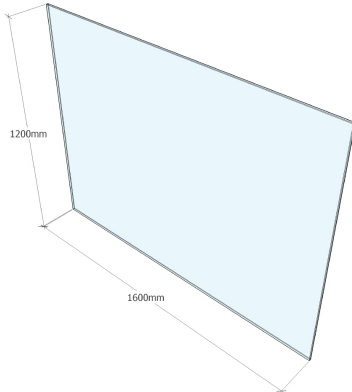

PGF1600 POOL GLASS FIX PANEL 12MM CLEAR 1200 X 1600

ORDER CODE: PGF1600

- Premium Quality Glass
- Made in Australia from raw materials
- Processed in Australia in accordance with Australian Safety Standards
- Glass Type: Clear Toughened
- Thickness: 12mm
- Height: 1200mm
- Width: 1600
- Edges: Flat Polished
- Corners: Tipped

***Glass delivery charge applies, please enquire about delivery cost. Free delivery offer cannot be used for glass panel products.