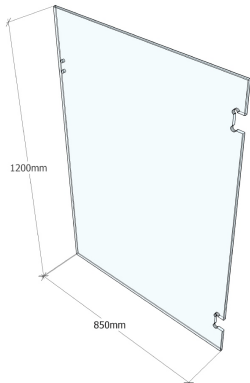

**PGGG0850 POOL GLASS GATE 12MM CLEAR
1200 X 850 POLARIS GLASS TO GLASS**

ORDER CODE: PGGG0850

- Glass made in Australia from raw materials
- Processed in Australia in accordance with Australian Safty Standards
- Glass Type: Clear Toughened
- Thickness: 12mm
- Height: 1200mm
- Width: 850
- Edges: Flat Polished
- Corners: Tipped
- Hinge Cutout: Polaris 120 Series Glass to Glass Hinge
- Latch Cutout: Forge Pool Latches

***Glass delivery charge applies, please enquire about delivery cost. Free delivery offer cannot be used for glass panel products.