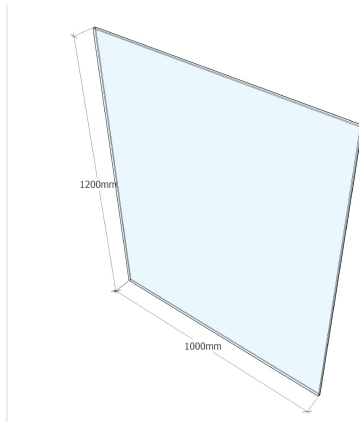

**PGF1000 POOL GLASS FIX PANEL 12MM
CLEAR 1200 X 1000**

ORDER CODE: PGF1000

- Premium Quality Glass
- Made in Australia from raw materials
- Processed in Australia in accordance with Australian Safety Standards
- Glass Type: Clear Toughened
- Thickness: 12mm
- Height: 1200mm
- Width: 1000
- Edges: Flat Polished
- Corners: Tipped

***Glass delivery charge applies, please enquire about delivery cost. Free delivery offer cannot be used for glass panel products.