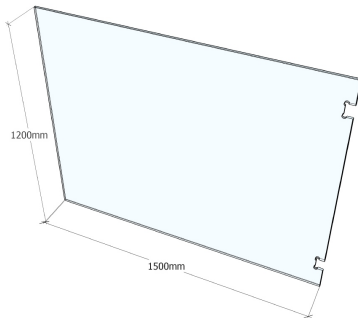

**PGH1500 POOL GLASS HINGE PANEL 12MM
CLEAR 1200 X 1500**

ORDER CODE: PGH1500

- Glass made in Australia from raw materials
- Processed in Australia in accordance with Australian Safty Standards
- Glass Type: Clear Toughened
- Thickness: 12mm
- Height: 1200mm
- Width: 1500
- Edges: Flat Polished
- Corners: Tipped
- Hinge Cutout: Polaris 120 Series Glass to Glass Hinge

***Glass delivery charge applies, please enquire about delivery cost. Free delivery offer cannot be used for glass panel products.