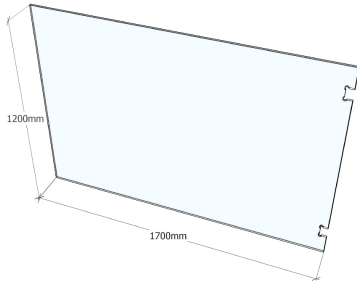

PGH1700 POOL GLASS HINGE PANEL 12MM CLEAR 1200 X 1700

ORDER CODE: PGH1700

- Glass made in Australia from raw materials
- Processed in Australia in accordance with Australian Safty Standards
- Glass Type: Clear Toughened
- Thickness: 12mm
- Height: 1200mm
- Width: 1700
- Edges: Flat Polished
- Corners: Tipped
- Hinge Cutout: Polaris 120 Series Glass to Glass Hinge

***Glass delivery charge applies, please enquire about delivery cost. Free delivery offer cannot be used for glass panel products.