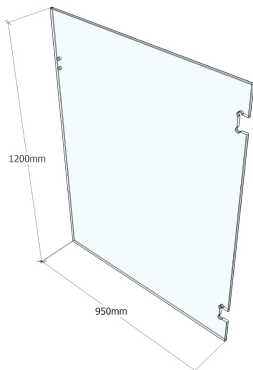

**PGGG0950 POOL GLASS GATE 12MM CLEAR
1200 X 950 POLARIS GLASS TO GLASS**

ORDER CODE: PGGG0950

- Glass made in Australia from raw materials
- Processed in Australia in accordance with Australian Safty Standards
- Glass Type: Clear Toughened
- Thickness: 12mm
- Height: 1200mm
- Width: 950
- Edges: Flat Polished
- Corners: Tipped
- Hinge Cutout: Polaris 120 Series Glass to Glass Hinge
- Latch Cutout: Forge Pool Latches

***Glass delivery charge applies, please enquire about delivery cost. Free delivery offer cannot be used for glass panel products.