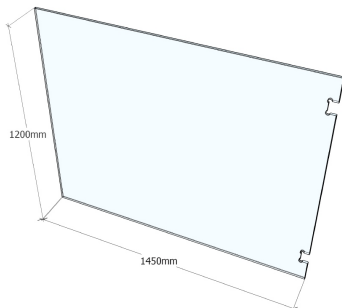

PGH1450 POOL GLASS HINGE PANEL 12MM CLEAR 1200 X 1450

ORDER CODE: PGH1450

- Glass made in Australia from raw materials
- Processed in Australia in accordance with Australian Safty Standards
- Glass Type: Clear Toughened
- Thickness: 12mm
- Height: 1200mm
- Width: 1450
- Edges: Flat Polished
- Corners: Tipped
- Hinge Cutout: Polaris 120 Series Glass to Glass Hinge

***Glass delivery charge applies, please enquire about delivery cost. Free delivery offer cannot be used for glass panel products.