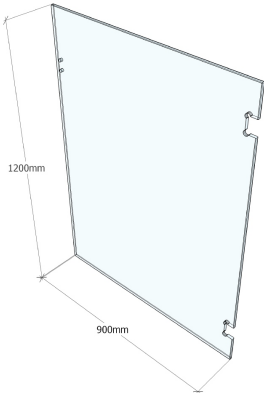

**PGGG0900 POOL GLASS GATE 12MM CLEAR
1200 X 900 POLARIS GLASS TO GLASS**

ORDER CODE: PGGG0900

- Glass made in Australia from raw materials
- Processed in Australia in accordance with Australian Safty Standards
- Glass Type: Clear Toughened
- Thickness: 12mm
- Height: 1200mm
- Width: 900
- Edges: Flat Polished
- Corners: Tipped
- Hinge Cutout: Polaris 120 Series Glass to Glass Hinge
- Latch Cutout: Forge Pool Latches

***Glass delivery charge applies, please enquire about delivery cost. Free delivery offer cannot be used for glass panel products.