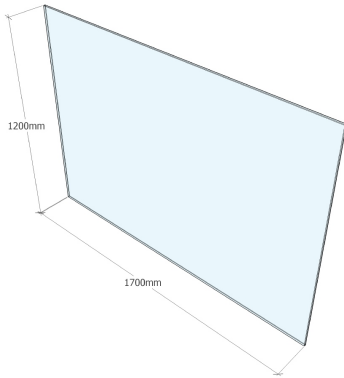

PGF1700 POOL GLASS FIX PANEL 12MM CLEAR 1200 X 1700

ORDER CODE: PGF1700

- Premium Quality Glass
- Made in Australia from raw materials
- Processed in Australia in accordance with Australian Safety Standards
- Glass Type: Clear Toughened
- Thickness: 12mm
- Height: 1200mm
- Width: 1700
- Edges: Flat Polished
- Corners: Tipped

***Glass delivery charge applies, please enquire about delivery cost. Free delivery offer cannot be used for glass panel products.