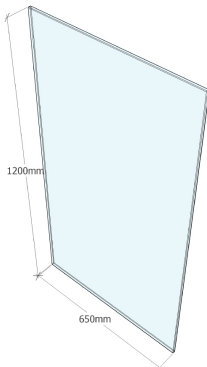

PGF0500 POOL GLASS FIX PANEL 12MM CLEAR 1200 X 500

ORDER CODE: PGF0500

- Premium Quality Glass
- Made in Australia from raw materials
- Processed in Australia in accordance with Australian Safety Standards
- Glass Type: Clear Toughened
- Thickness: 12mm
- Height: 1200mm
- Width: 500
- Edges: Flat Polished
- Corners: Tipped

***Glass delivery charge applies, please enquire about delivery cost. Free delivery offer cannot be used for glass panel products.

PGF0550 POOL GLASS FIX PANEL 12MM CLEAR 1200 X 550

ORDER CODE: PGF0550

- Premium Quality Glass
- Made in Australia from raw materials
- Processed in Australia in accordance with Australian Safety Standards
- Glass Type: Clear Toughened
- Thickness: 12mm
- Height: 1200mm
- Width: 550
- Edges: Flat Polished
- Corners: Tipped

***Glass delivery charge applies, please enquire about delivery cost. Free delivery offer cannot be used for glass panel products.

PGF0600 POOL GLASS FIX PANEL 12MM CLEAR 1200 X 600

ORDER CODE: PGF0600

- Premium Quality Glass
- Made in Australia from raw materials
- Processed in Australia in accordance with Australian Safety Standards
- Glass Type: Clear Toughened
- Thickness: 12mm
- Height: 1200mm
- Width: 600
- Edges: Flat Polished
- Corners: Tipped

***Glass delivery charge applies, please enquire about delivery cost. Free delivery offer cannot be used for glass panel products.

PGF0650 POOL GLASS FIX PANEL 12MM CLEAR 1200 X 650

ORDER CODE: PGF0650

- Premium Quality Glass
- Made in Australia from raw materials
- Processed in Australia in accordance with Australian Safety Standards
- Glass Type: Clear Toughened
- Thickness: 12mm
- Height: 1200mm
- Width: 650
- Edges: Flat Polished
- Corners: Tipped